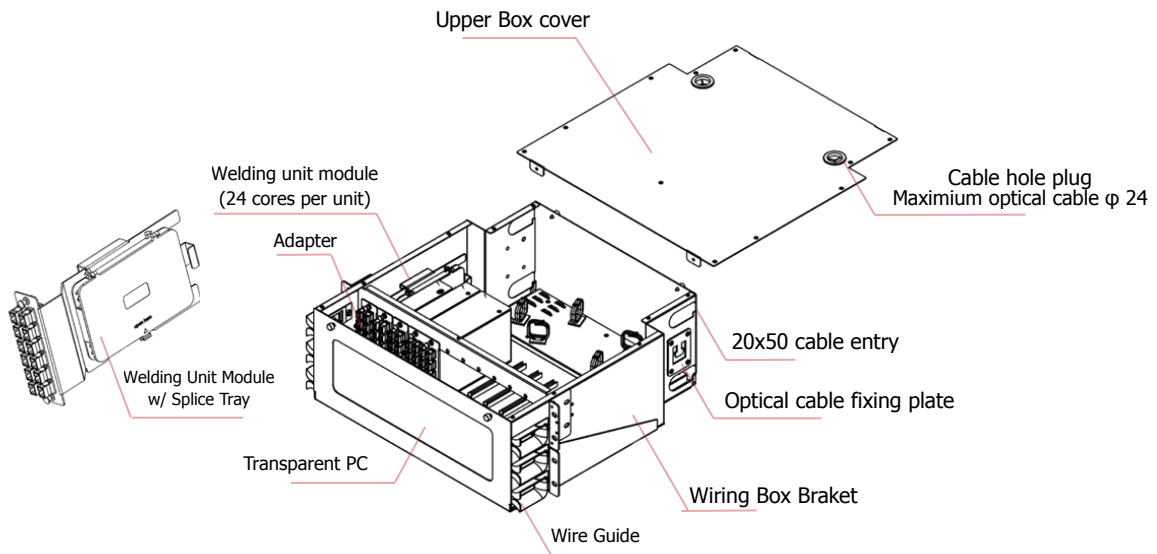

### Features

- Standard 19"
- 4U up to 144F using SC adapter
- Mounting Bracket
- Three section stainless steel rails, independent, & sliding bottom box
- Waterproof connector cable entry
- 175-type adaptor plate
- Different plates and adapters can be loaded (LC/SC/FC/ST)
- High quality sheet metal technology and mist spray

### Technical Specifications

- Product size (wide-depth-height), 439mm x 452.5 mm X 174.4mm
- Suitable for 19 inch (21 inch) cabinet and rack installation;
- The box body is made of high quality cold rolled plate, with plastic spraying treatment on the surface black (RAL900) or beige(RAL1001)
- The module box can be selected according to needs
- Standard accessories: heat shrink tube (one core per one) according to the number of cores, 12 cable ties, 4 magic hook and loops, 10 cable management rings; \*6. Adapters and pigtails need to be selected by customers according to needs