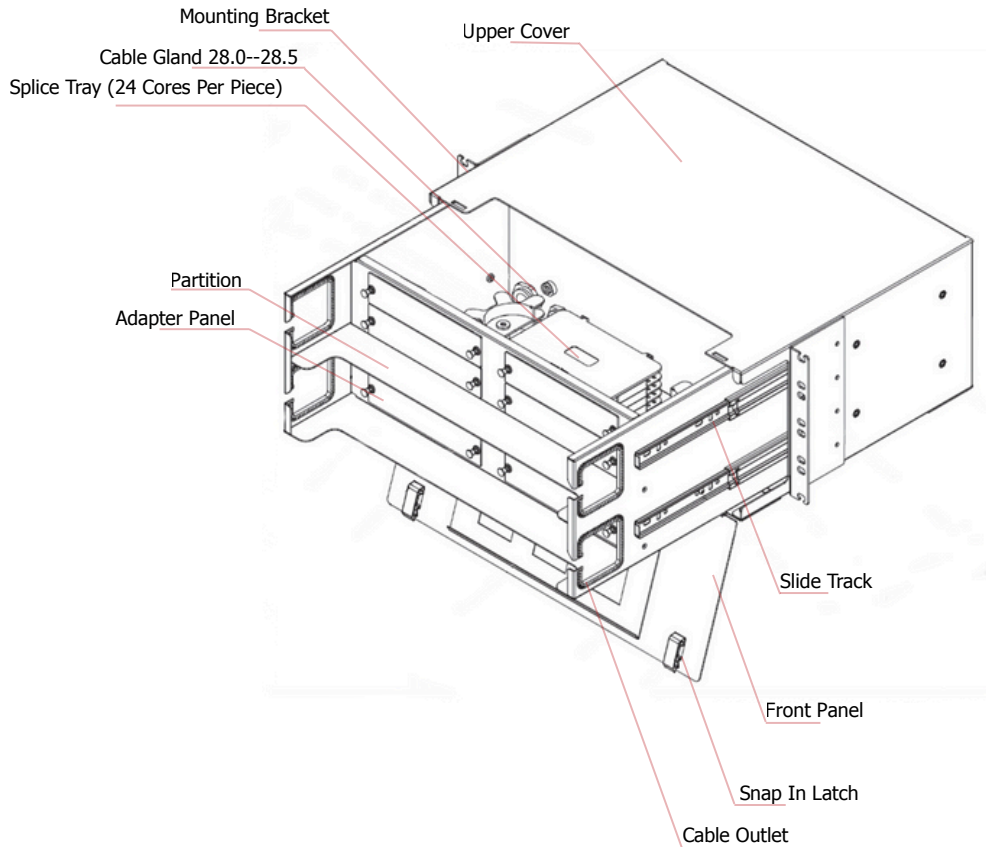

### Product Overview

FiberCore rack-mount Optic Distribution Frame (ODF) is a 4U, high-density solution designed for standard 19" cabinet installations. This model supports up to 192 cores, expandable to 288, with organized splicing and adapter flexibility. Built with durable steel and equipped with smooth slide-rail access and waterproof cable entry, it is ideal for data center and IT environments.

### Technical Specifications

- Product size: 482.6mm x 333mm x 174.4mm
- Suitable for 19-inch cabinet and rack installation
- The box body is made of high-quality cold-rolled plate, with plastic spraying treatment on the surface, black (RAL9005) or beige (RAL1001)
- The adapter panel can be selected according to customer needs
- The adapter panel, adapter, and pigtail customer need to select separately according to needs.