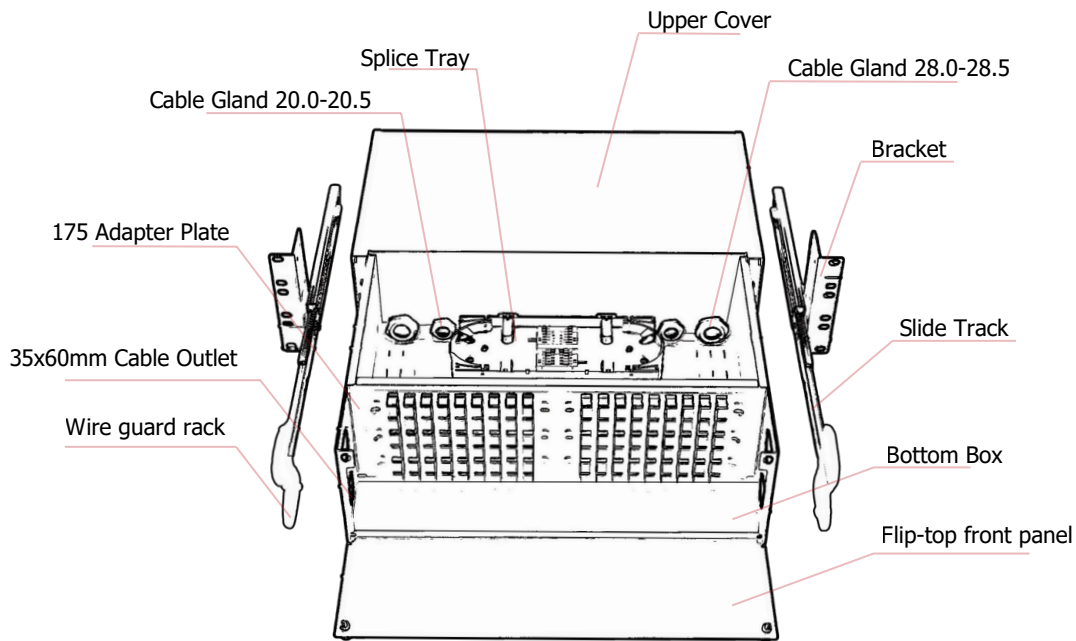

### Product Overview

FiberCore rack-mount Optic Distribution Frame (ODF) is designed to fit seamlessly into standard 19" server cabinet installations. This 3U ODF model accommodates up to 108 cores, terminated via SC simplex connectors and adapters, and is adaptable for other connector types such as LC, FC, or ST.

### Features

- Standard 19"
- 3U up to 108F using SC adapter
- Mounting Bracket
- Three section stainless steel rails, independent, & sliding bottom box
- Waterproof connector cable entry
- 175-type adaptor plate
- Different plates and adapters can be loaded (LC/SC/FC/ST)
- High quality sheet metal technology and mist spray

### Technical Specifications

- Product size (wide-deep-high), 482.6mm x 325.6 mm X 132.5mm
- Apply to 19-inch rack installation
- Surface: Powder-coating black
- Adapter and pigtails are optional

Maximum No. of Cores				
Adapter Type	Fiber Count Range			
	Ideal Range Capacity		Maximum Capacity	
SC	36	48	72	108
ST	36	48	72	108
FC	36	48	72	108
LC	72	96	144	216