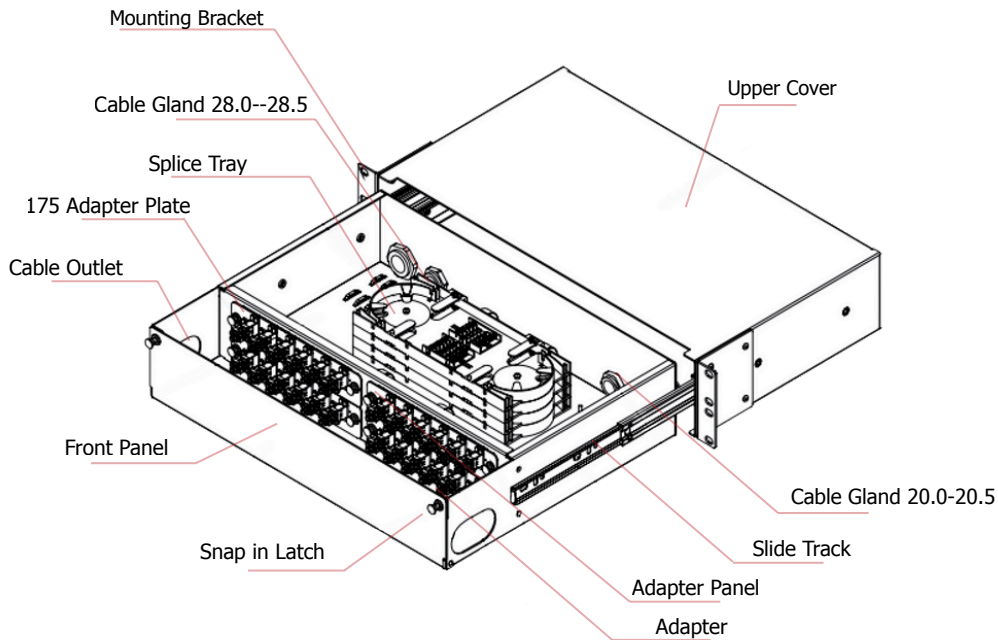

ODF 2U RACK MOUNT

Product Overview

FiberCore offers the 2U Rack Mount Sliding-Type Optical Distribution Frame (ODF) is a high-performance fiber management solution designed for standard 19" server rack installations. Engineered for efficiency and ease of use, this ODF supports up to 42 cores terminated with SC simplex adapters, making it ideal for structured fiber network distribution.

Features

- Standard 19"
- 2U up to 72F using SC adapter
- Mounting Bracket
- Three section stainless steel rails, independent, & sliding bottom box
- Waterproof connector cable entry
- 175-type adaptor plate
- Different plates and adapters can be loaded (LC/SC/FC/ST)
- High quality sheet metal technology and mist spray

V1.0 - 09012025

ODF 2U RACK MOUNT

Technical Sketch

Technical Specifications

- Product size (wide-deep-high): 430mm x 327.5 mm X 87.2 mm
- Apply to 19-inch rack installation
- Body material: SPCC
 - Surface: Powder coating black or per customer's requirements
- Adapter panel: customers can choose in the "175 adapter panel specifications" or per customer requirement
- Standard configuration: fiber protection sleeve (according to the quantity of fiber) cable tie: 6; magic stick strip: 6; cable saddle: 4;
- Adapter, adapter panel and pigtail are optional

Maximum No. of Cores				
Adapter Type	Fiber Count Range			
	Ideal Range Capacity		Maximum Capacity	
SC	24	32	48	72
ST	24	32	48	72
FC	24	32	48	72
LC	32	64	96	144

Want to know more about FiberCore?

For more information visit www.fibercore-plus.com or contact sales@fibercore-plus.com