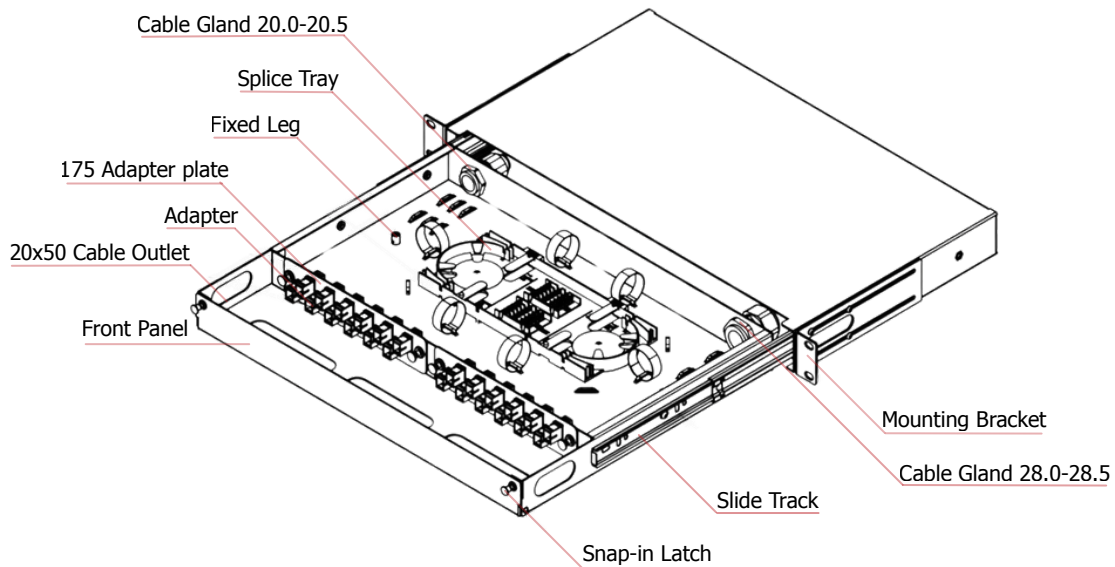

### Product Overview

FiberCore 1U Rack Mount Sliding Type Optical Distribution Frame (ODF) is engineered for seamless integration into standard 19" server cabinets. Ideal for structured fiber optic distribution, this compact ODF accommodates up to 36 cores using SC simplex adapters, providing a clean and efficient termination point for single-mode fibers.

### Features

- Standard 19"
- 1U up to 36F using SC adapter
- Mounting Bracket
- Three section stainless steel rails, independent, & sliding bottom box
- Waterproof connector cable entry
- 175-type adaptor plate
- Different plates and adapters can be loaded (LC/SC/FC/ST)
- High quality sheet metal technology and mist spray

### Technical Specifications

- Product size (wide-deep-high): 430mm x 327.5 mm X 43.6mm
- Apply to 19 inch rack installation
- Body material: SPCC
  - Surface: Powder coating black (RAL900) or biege(RAL1001)
- Adapter panel: customers can choose in the "175 adapter panel specifications" or per customer requirement
- Standard configuration: fiber protection sleeve (according to the quantity of fiber) cable tie: 6pcs; magic stick stip: 6pcs; cable saddle: 2pcs;
- Adapter, adapter panel and pigtail are optional